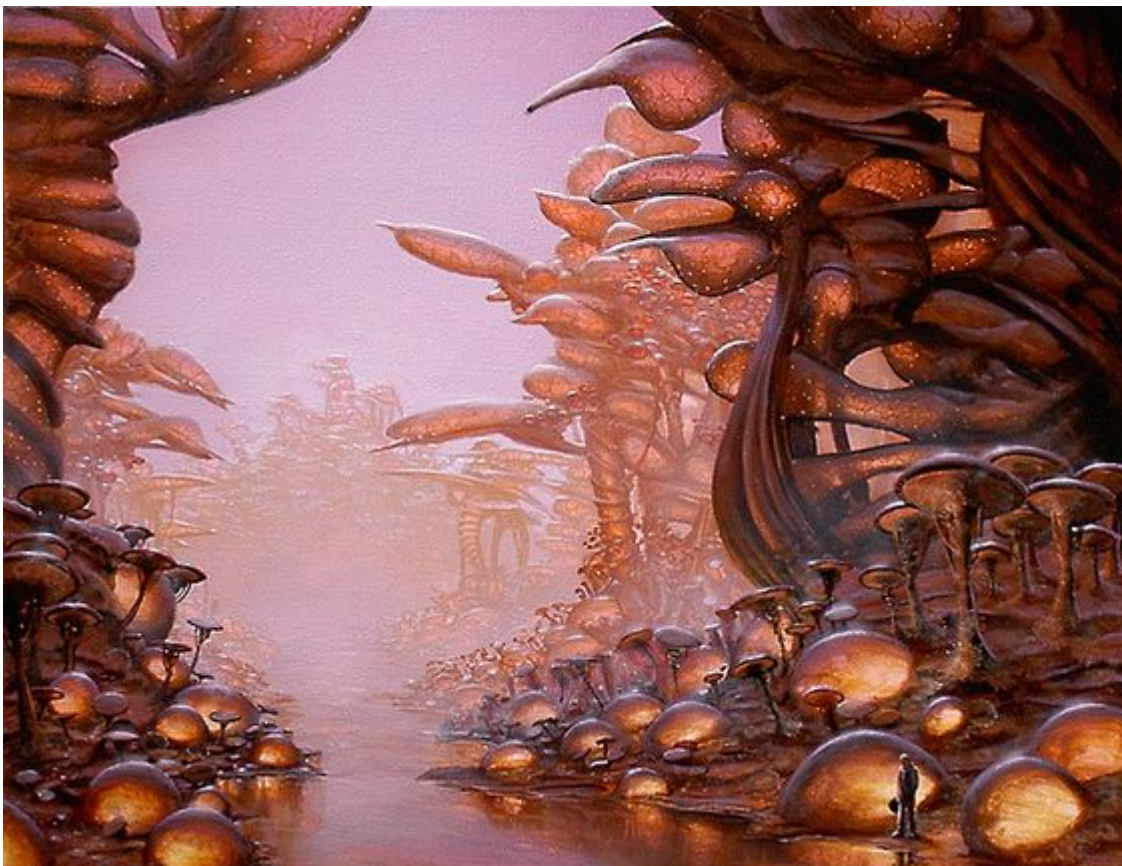

The shattered moon in the night sky:

The first place The Show arrived at in the Peninsula was Alalit, having crossed the Running River (below) to enter the Peninsula proper: [Alalit Sights](#)

After Alalit and Horse Bay, The Show made it's way down the road towards Grubport, noticing a flying vehicle in the air over the sea:

They travelled all night, and in the morning there were strange trees:

There were some small ruins along the way, from which an island was spotted, far off:

And inland, an ancient power pylon, which the Grubporters call “Raymount” (here are other such [pylons](#) that the folk of The Show have seen back in the Central Lands):

Eventually they arrived in Grubport:

From:
<https://wiki.wishray.com/> - **Wishray Wiki**

Permanent link:
https://wiki.wishray.com/doku.php?id=cmm:sights_of_the_lands&rev=1620915912

Last update: **2021/05/13 07:25**