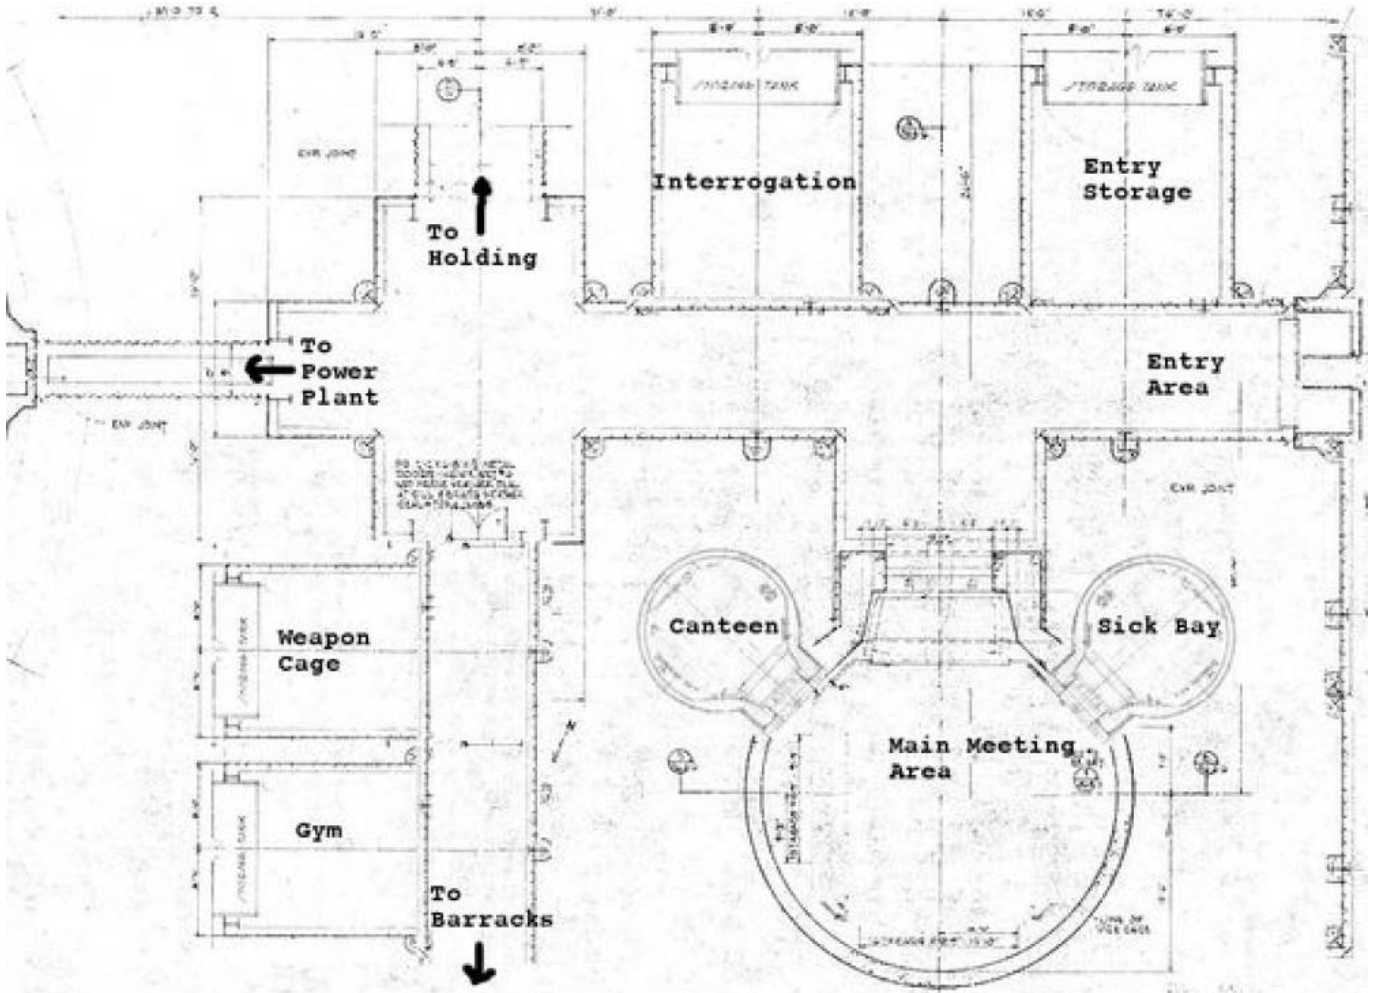

This page is a tour through the pleasant subterranean base of the Chicago Empathic Underground Cell.

The industrial park, and an abandoned office building across the river:

The storm drain entrance:

Steps up to to the base entrance:

Base entrance:

Typical base interior passageway:

Field expedient lounge outside of gear cage:

The "Canteen" (also functions as the office supply area, complete with 50 year old copy machine:

Sick bay:

Exterior of sealed maintenance entrance:

Map of base posted near entrance:

From:
<https://wiki.wishray.com/> - Wishray Wiki

Permanent link:
https://wiki.wishray.com/doku.php?id=dark_conspiracy:base

Last update: 2016/09/27 09:31