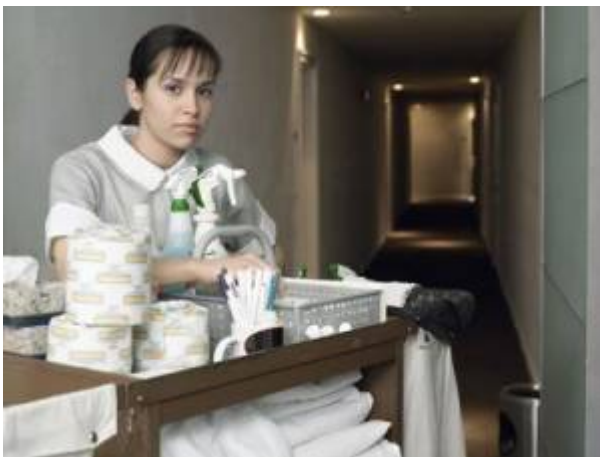

Pablo Verasante

A client who contacted Mai about finding his missing niece Rosa. He gave Mai [Rosa's Emails](#).

Rosa

Missing niece of Pablo Verasante, a custodial worker (not resident) at the Coca-Cola Employee Housing Village ([CCEHV](#)) in Chicago.

Maria

Rosa's room-mate, a nurse at the CCEHV before her murder, which occurred shortly before Rosa's disappearance. She worked in the Creche.

Barbara Jones

Another of Rosa's room-mates, she is the witness who establishes most of the timeline regarding both Maria's murder and Rosa's disappearance. A nurse at