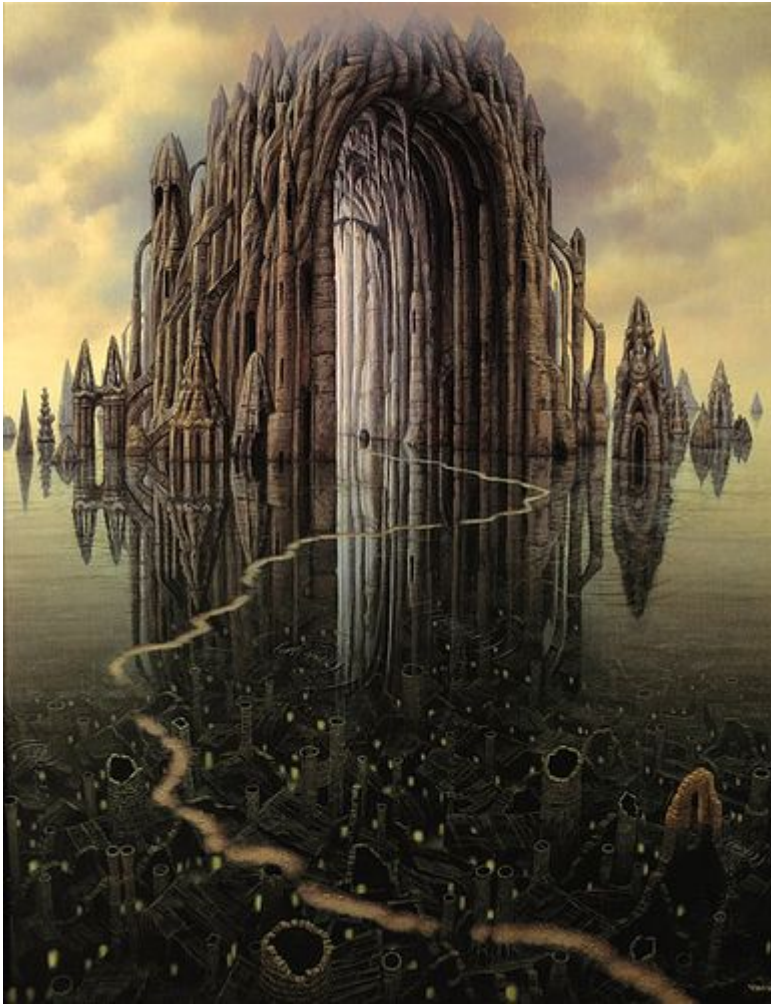

Arrival to the dimension of The Black Chamber is usually through this portal to what is mostly an arid region:

On the way to the depression, one might end up finding the forest of keys, which is the most lush place in the dimension:

The vault of the chamber itself is located in a lake in a depression that one gets to eventually no matter which direction one goes:

---

Entrance to the Black Chamber is only allowed to those who have passed the excruciatingly painful test performed by The Master of Balance:

Inside one is often greeted first by this being who likes to answer questions and generally toady up to anybody who will talk to it:

Its self-esteem is so low it doesn't even think to have a name.

The rules of the Black Chamber are related by the Seneschal, who will also answer some questions: