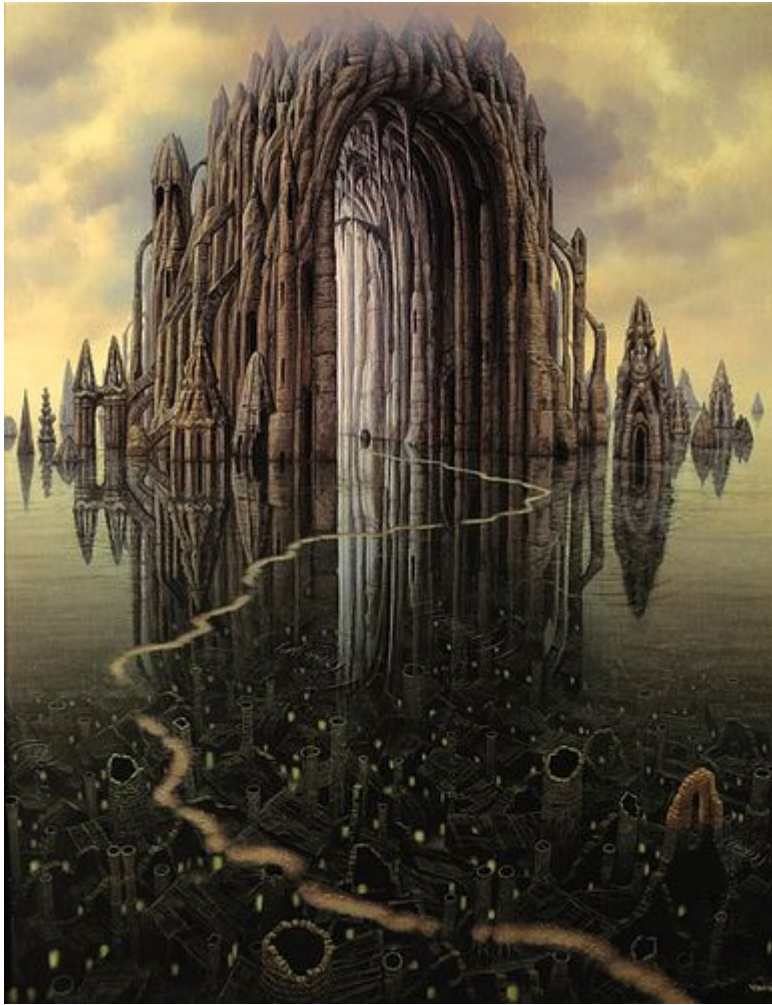

Arrival to the dimension of The Black Chamber is usually through this portal to what is mostly an arid region:

On the way to the depression, one might end up finding the forest of keys, which is the most lush place in the dimension:

---

The vault of the chamber itself is located in a lake in a depression that one gets to eventually no matter which direction one goes:

---

Entrance to the Black Chamber is only allowed to those who have passed the excruciatingly painful test performed by The Master of Balance:

Inside one is often greeted first by this being who likes to answer questions and generally toady up to anybody who will talk to it:

Its self-esteem is so low it doesn't even think to have a name.

The rules of the Black Chamber are related by the Seneschal, who will also answer some questions:

---

There is also a priest of an unknown god who is looking for converts:

---

More members of the court, including the Fleshless One, who would like to get inside somebody and go to Earth:

---

One of the most important entities of the Black Chamber, and considered to be the most beautiful in the dimension by the Lords, is the Empress: