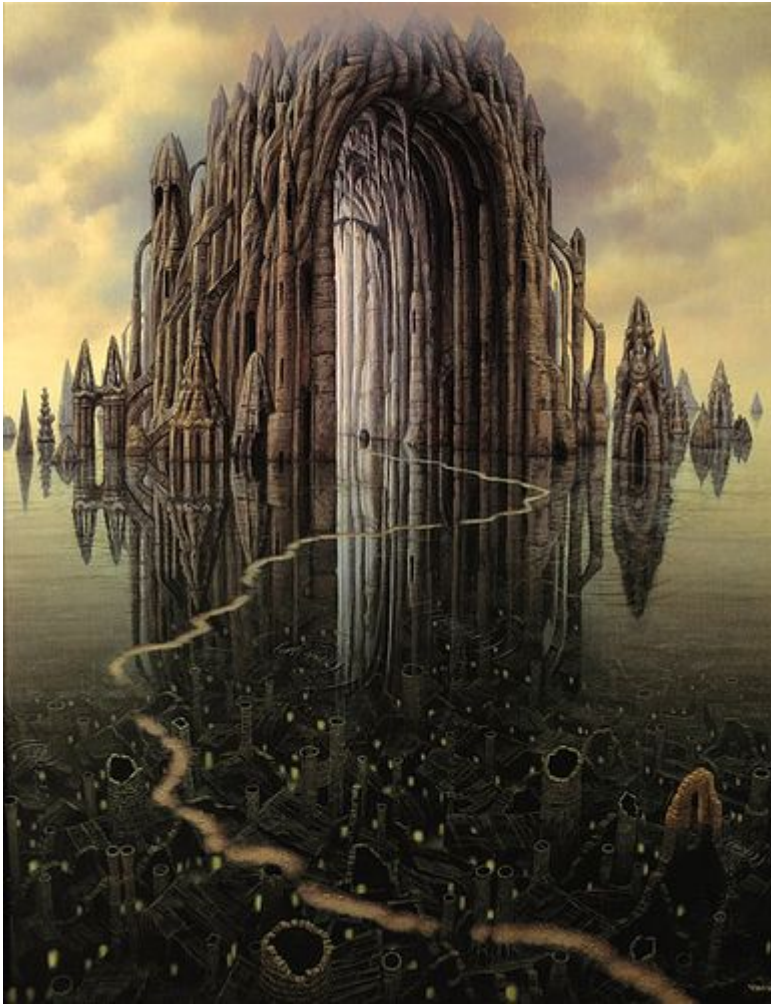

Arrival to the dimension of The Black Chamber is usually through this portal to what is mostly an arid region:

On the way to the depression, one might end up finding the forest of keys, which is the most lush place in the dimension:

---

The vault of the chamber itself is located in a lake in a depression that one gets to eventually no matter which direction one goes:

---

Entrance to the Black Chamber is only allowed to those who have passed the excruciatingly painful test performed by The Master of Balance:

Inside one is often greeted first by this being who likes to answer questions and generally toady up to anybody who will talk to it:

Its self-esteem is so low it doesn't even think to have a name.

The rules of the Black Chamber are related by the Seneschal, who will also answer some questions: