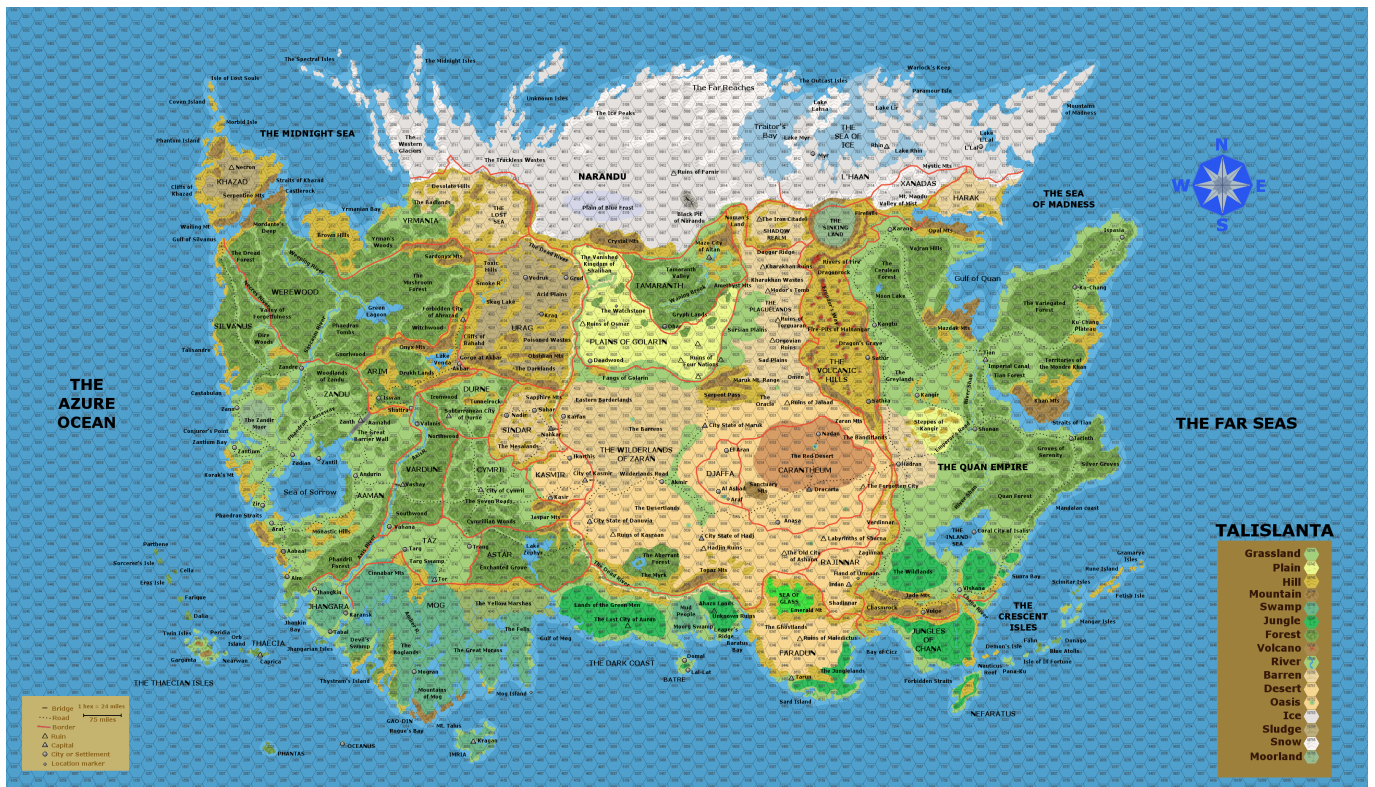

TALISLANTA

A game set in the world of Talislanta, using a simple system known as [The Loop](#).

Player Characters

Afazan

A Zandir Seer

[Afazan](#)

Palandro

A Zandir Duelist

[Palandro](#)

Resources

References

- [2E Handbook](#)
- [Chronicles](#)

Map

List of names for various races.

Zodar Deck (by Ed Heil)

From: <https://wiki.wishray.com/> - Wishray Wiki

Permanent link: <https://wiki.wishray.com/doku.php?id=loop:talisanta&rev=1575775891>

Last update: 2019/12/07 19:31