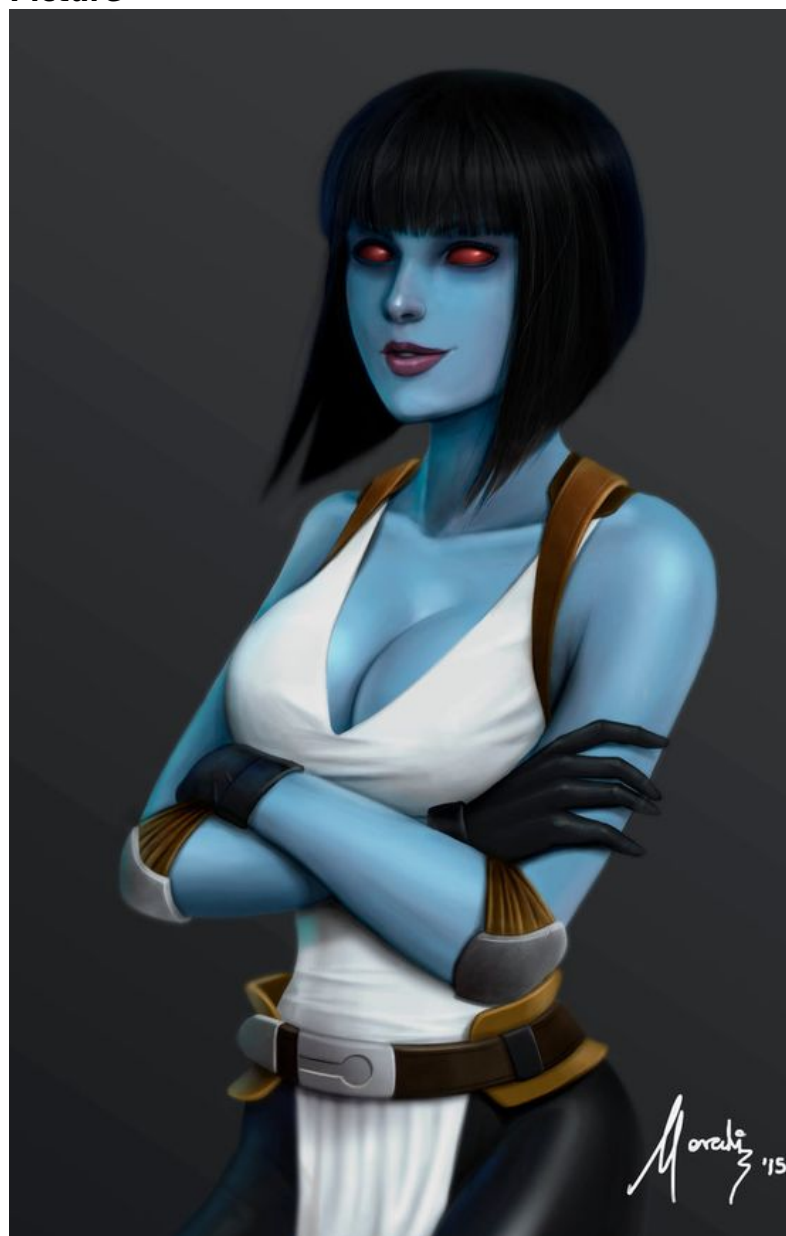

### Basic Info

Name: Zia Burrow  
Type: Mutant Human, Geneline Subterranean  
Sex: Female  
Age: Young Adult  
Destiny 6

### Background

- Scout 7
- Insect Farmer 5
- Scavenger 5
- Mining 1

### Picture