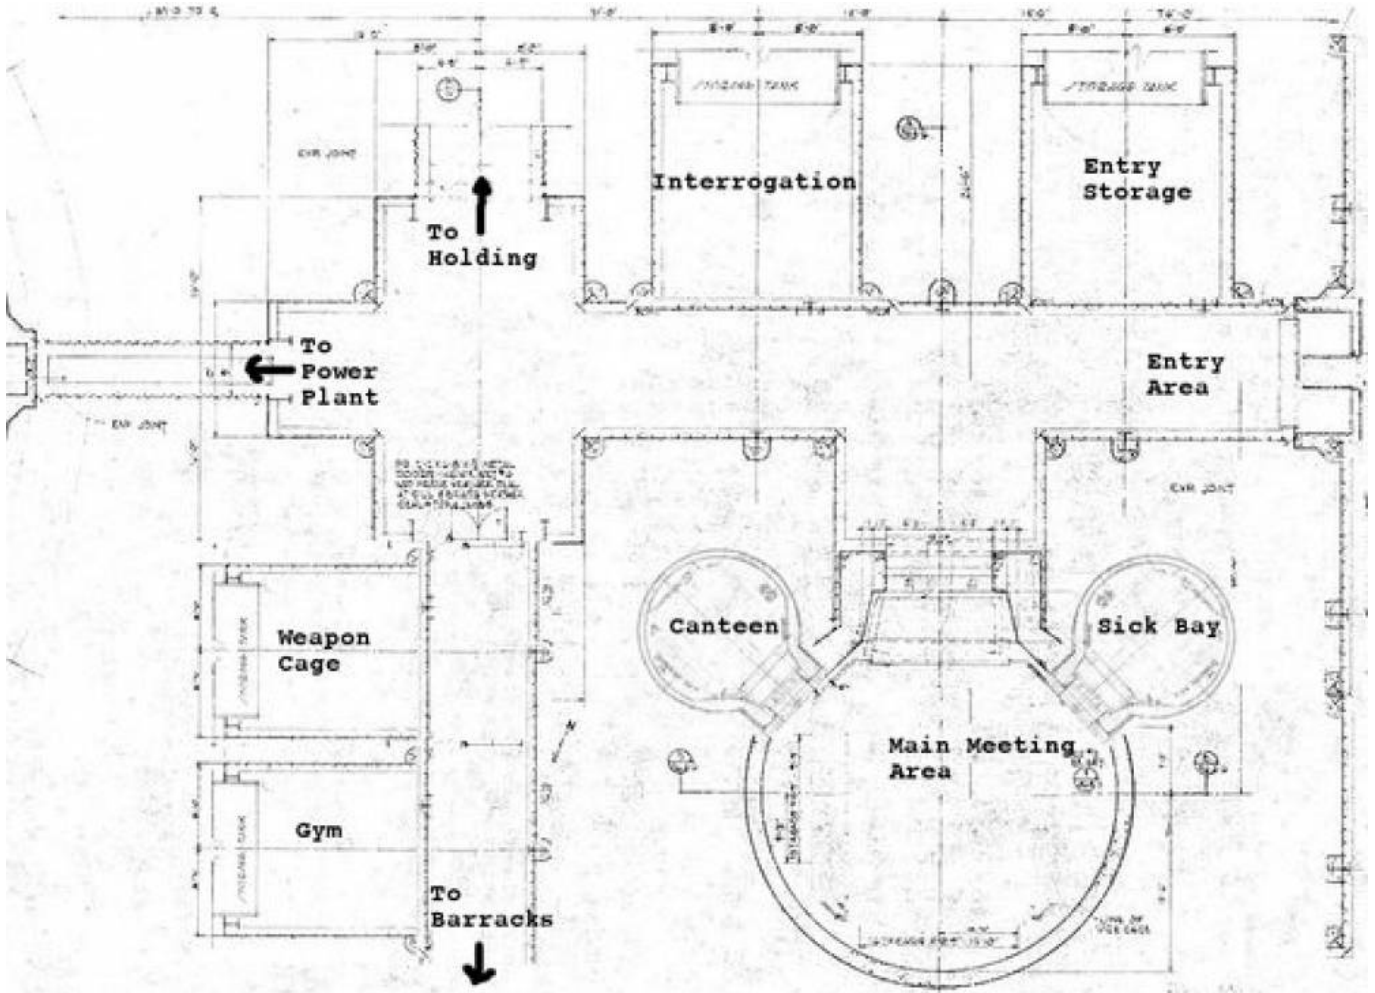

This page is a tour through the pleasant subterranean base of the Chicago Empathic Underground Cell.

The industrial park, and an abandoned office building across the river:

The storm drain entrance:

Steps up to to the base entrance:

Base entrance:

Typical base interior passageway:

Field expedient lounge outside of gear cage:

The "Canteen" (also functions as the office supply area, complete with 50 year old copy machine:

Sick bay:

Exterior of sealed maintenance entrance:

Map of base posted near entrance:

From:
<https://wiki.wishray.com/> - Wishray Wiki

Permanent link:
https://wiki.wishray.com/doku.php?id=dark_conspiracy:base

Last update: **2016/09/27 09:31**